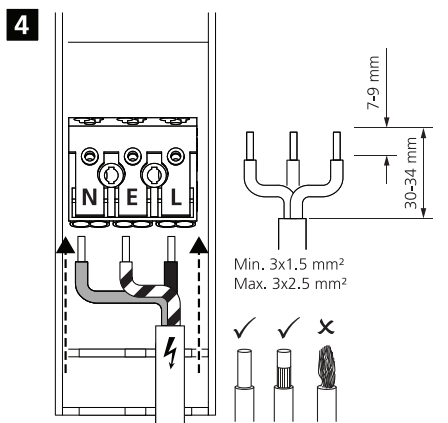

START Panel PIR 600 x 600

ON

1	2	3	4
●	●	●	●
●	●	○	○
●	○	○	○
⚙	○	●	●

⚙ Factory Settings

START Panel PIR Multipower

	Io [mA]	P [W]	3000K [lm]	4000K [lm]
● ● ● ●	650	26.5	3400	3600
● ● ● ○	700	29	3700	3900
● ● ○ ○	750	31	3900	4100
● ● ○ ○	800	33	4200	4400
⚙ ● ○ ● ●	850	34	4300	4500

! Y-type

0010475 IS16579

Initial state:
Sensitivity: 100%
Hold time: 5sec
Daylight sensor: Disable
Stand-by period: 0sec
Stand-by DIM level: 20%