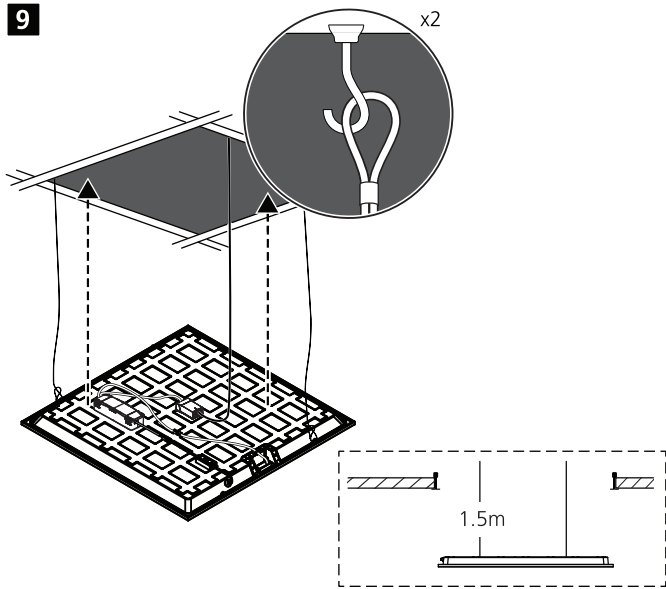

START Panel PIR 600 x 600

ON

1	2	3	4
●	●	●	●
●	●	○	○
●	○	○	○
⚙	○	●	●

⚙ Factory Settings

START Panel PIR Multipower

	Io [mA]	P [W]	3000K [lm]	4000K [lm]
● ● ● ●	650	26.5	3400	3600
● ● ● ○	700	29	3700	3900
● ● ○ ○	750	31	3900	4100
● ● ○ ○	800	33	4200	4400
⚙ ● ○ ● ●	850	34	4300	4500

! Y-type

0010475 IS16579

Initial state:
Sensitivity: 100%
Hold time: 5sec
Daylight sensor: Disable
Stand-by period: 0sec
Stand-by DIM level: 20%