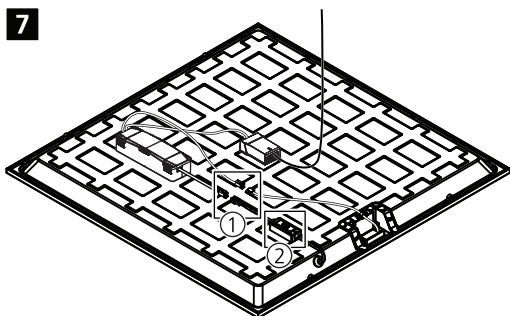

START Panel PIR 600 x 600

ON

1	2	3	4
●	●	●	●
●	●	○	○
●	○	○	○
⚙	○	●	●

⚙ Factory Settings

START Panel PIR Multipower

	Io [mA]	P [W]	3000K [lm]	4000K [lm]
● ● ● ●	650	26.5	3400	3600
● ● ● ○	700	29	3700	3900
● ● ○ ○	750	31	3900	4100
● ● ○ ○	800	33	4200	4400
⚙ ● ○ ● ●	850	34	4300	4500

! Y-type

0010475 IS16579

Initial state:
Sensitivity: 100%
Hold time: 5sec
Daylight sensor: Disable
Stand-by period: 0sec
Stand-by DIM level: 20%