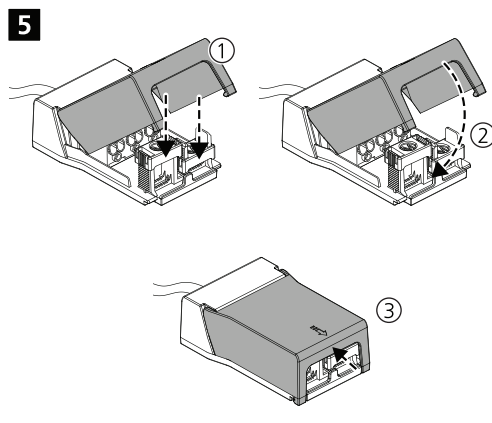

START Panel PIR 600 x 600

ON

1	2	3	4
●	●	●	●
●	●	○	○
●	○	○	○
⚙	○	●	●

⚙ Factory Settings

START Panel PIR Multipower

	Io [mA]	P [W]	3000K [lm]	4000K [lm]
● ● ● ●	650	26.5	3400	3600
● ● ● ○	700	29	3700	3900
● ● ○ ○	750	31	3900	4100
● ● ○ ○	800	33	4200	4400
⚙ ● ○ ● ●	850	34	4300	4500

! Y-type

0010475 IS16579

Initial state:
Sensitivity: 100%
Hold time: 5sec
Daylight sensor: Disable
Stand-by period: 0sec
Stand-by DIM level: 20%