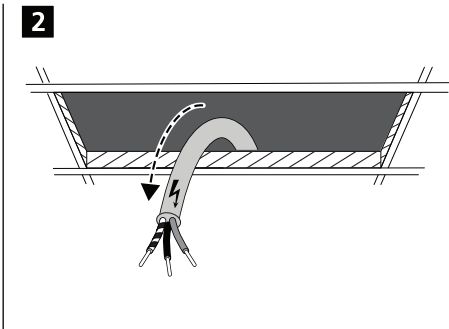

START Panel PIR 600 x 600