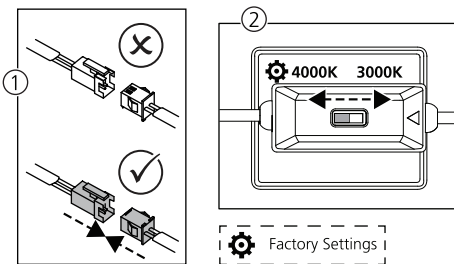

START Panel PIR 600 x 600

ON

1	2	3	4
●	●	●	●
●	●	○	○
●	○	○	○
⚙	○	●	●

⚙ Factory Settings

START Panel PIR Multipower

	Io [mA]	P [W]	3000K [lm]	4000K [lm]
● ● ● ●	650	26.5	3400	3600
● ● ● ○	700	29	3700	3900
● ● ○ ○	750	31	3900	4100
● ● ○ ○	800	33	4200	4400
⚙ ● ○ ● ●	850	34	4300	4500

! Y-type

0010475 IS16579

Initial state:
Sensitivity: 100%
Hold time: 5sec
Daylight sensor: Disable
Stand-by period: 0sec
Stand-by DIM level: 20%