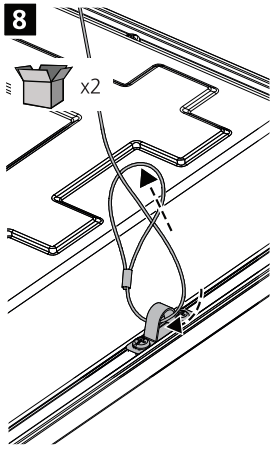

ON

1	2	3	4
●	●	●	●
●	●	○	○
●	○	○	○
⚙	○	●	●

⚙ Factory Settings

START Panel PIR Multipower

	Io [mA]	P [W]	3000K [lm]	4000K [lm]
● ● ● ●	650	26.5	3400	3600
● ● ● ○	700	29	3700	3900
● ● ○ ○	750	31	3900	4100
● ● ○ ○	800	33	4200	4400
⚙ ● ○ ● ●	850	34	4300	4500

! Y-type

0010475 IS16579

Initial state:
Sensitivity: 100%
Hold time: 5sec
Daylight sensor: Disable
Stand-by period: 0sec
Stand-by DIM level: 20%