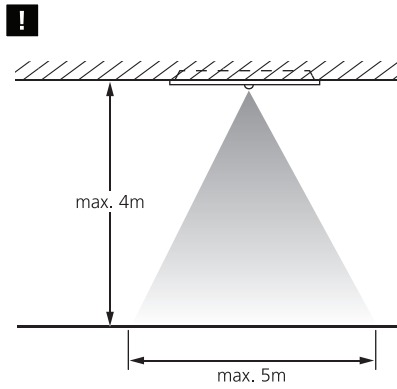

START Panel PIR 600 x 600

ON

1	2	3	4
●	●	●	●
●	●	○	○
●	○	○	○
⚙	○	●	●

⚙ Factory Settings

START Panel PIR Multipower

	Io [mA]	P [W]	3000K [lm]	4000K [lm]
● ● ● ●	650	26.5	3400	3600
● ● ● ○	700	29	3700	3900
● ● ○ ○	750	31	3900	4100
● ● ○ ○	800	33	4200	4400
⚙ ● ○ ● ●	850	34	4300	4500

! Y-type

0010475 IS16579

Initial state:
Sensitivity: 100%
Hold time: 5sec
Daylight sensor: Disable
Stand-by period: 0sec
Stand-by DIM level: 20%