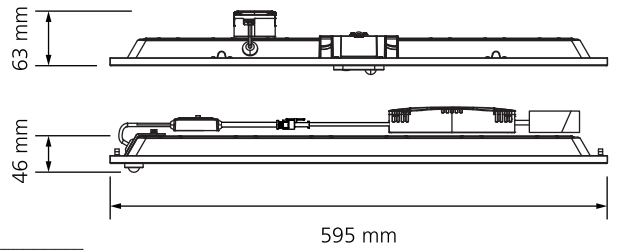

START Panel PIR 600 x 600

ON

1	2	3	4
●	●	●	●
●	●	○	○
●	○	○	○
⚙	○	●	●

⚙ Factory Settings

START Panel PIR Multipower

	Io [mA]	P [W]	3000K [lm]	4000K [lm]
● ● ● ●	650	26.5	3400	3600
● ● ● ○	700	29	3700	3900
● ● ○ ○	750	31	3900	4100
● ● ○ ○	800	33	4200	4400
⚙ ● ○ ● ●	850	34	4300	4500

! Y-type

0010475 IS16579

Initial state:
Sensitivity: 100%
Hold time: 5sec
Daylight sensor: Disable
Stand-by period: 0sec
Stand-by DIM level: 20%