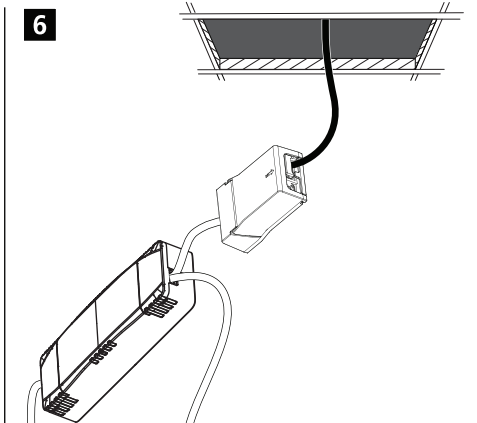

START Panel PIR 600 x 600

ON

1	2	3	4
●	●	●	●
●	●	○	○
●	○	○	○
⚙	○	●	●

⚙ Factory Settings

START Panel PIR Multipower

	Io [mA]	P [W]	3000K [lm]	4000K [lm]
● ● ● ●	650	26.5	3400	3600
● ● ● ○	700	29	3700	3900
● ● ○ ○	750	31	3900	4100
● ● ○ ○	800	33	4200	4400
⚙ ● ○ ● ●	850	34	4300	4500