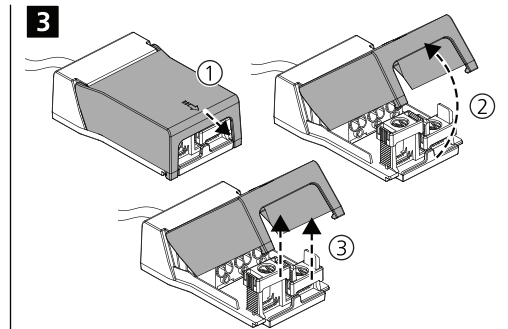

START Panel PIR 600 x 600

ON

1	2	3	4
●	●	●	●
●	●	○	○
●	○	○	○
⚙	○	●	●

⚙ Factory Settings

START Panel PIR Multipower

	Io [mA]	P [W]	3000K [lm]	4000K [lm]
● ● ● ●	650	26.5	3400	3600
● ● ● ○	700	29	3700	3900
● ● ○ ○	750	31	3900	4100
● ● ○ ○	800	33	4200	4400
⚙ ● ○ ● ●	850	34	4300	4500

! Y-type

0010475 IS16579

Initial state:
Sensitivity: 100%
Hold time: 5sec
Daylight sensor: Disable
Stand-by period: 0sec
Stand-by DIM level: 20%