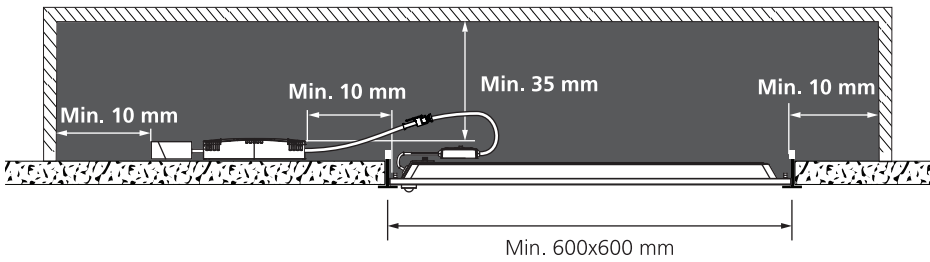

START Panel PIR 600 x 600

ON

1	2	3	4
●	●	●	●
●	●	○	○
●	○	○	○
⚙	○	●	●

⚙ Factory Settings

START Panel PIR Multipower

	Io [mA]	P [W]	3000K [lm]	4000K [lm]
● ● ● ●	650	26.5	3400	3600
● ● ● ○	700	29	3700	3900
● ● ○ ○	750	31	3900	4100
● ● ○ ○	800	33	4200	4400
⚙ ● ○ ● ●	850	34	4300	4500

! Y-type

0010475 IS16579

Initial state:
Sensitivity: 100%
Hold time: 5sec
Daylight sensor: Disable
Stand-by period: 0sec
Stand-by DIM level: 20%